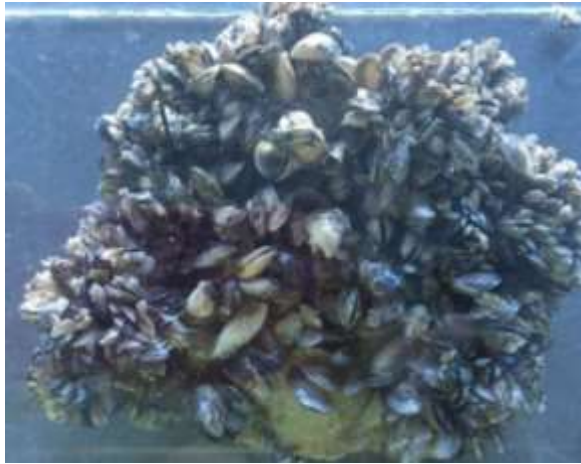

Inspections

- 4th Season
- Standards and Protocols
- K-9s

Boat Traffic Coming Into Alberta

The AB Reality

Why Dogs?

Credit: Frani Haperin, H2O Media Ltd.

What Makes a Good Detection Dog?

- 1. 2014 Alberta / Montana K-9 Pilot**
- 2. 2015 Snowbird K-9 Inspections**
- 3. Alberta Conservation K-9 Program**