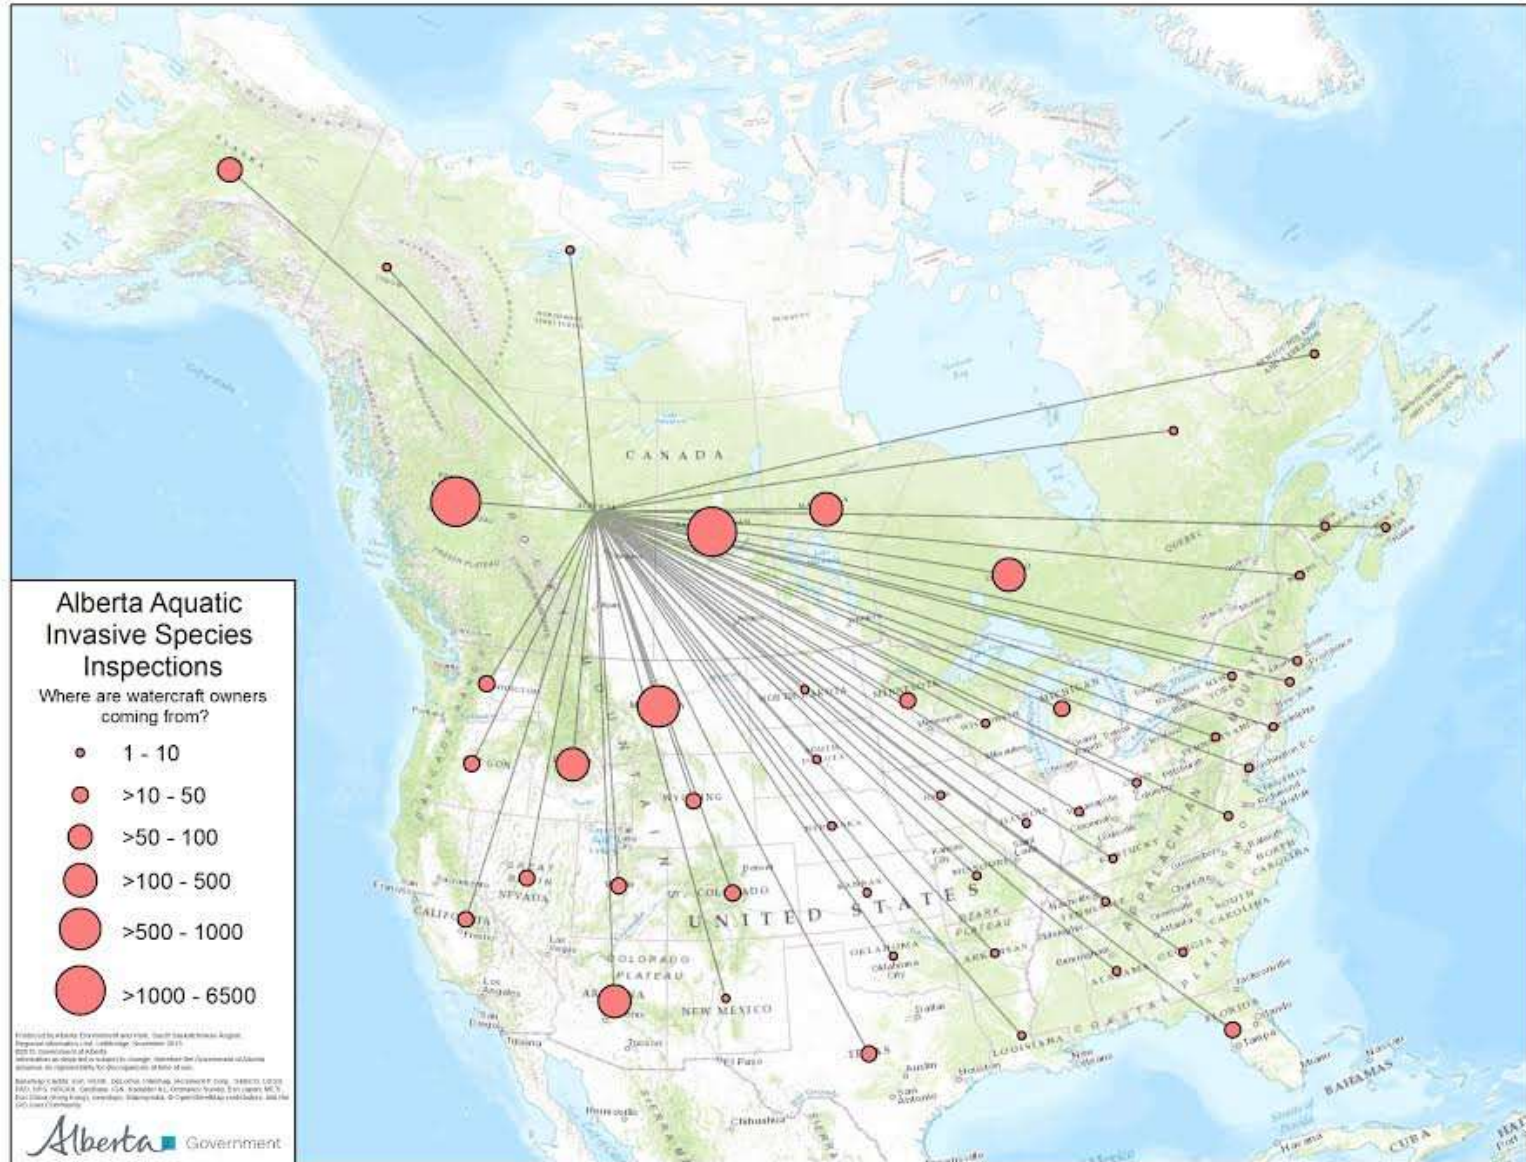

Mussels and Mutts: The Alberta Conservation K-9 Program

Cindy Sawchuk
Environment and Parks
Cindy.Sawchuk@gov.ab.ca

Estimated Annual Costs of an Alberta Invasive Mussel Infestation

\$75 Million Per Year

Alberta Prevention Program

Inspections

- 4th Season
- Standards and Protocols
- K-9s

Boat Traffic Coming Into Alberta

The AB Reality

Why Dogs?

Credit: Frani Haperin, H2O Media Ltd.

What Makes a Good Detection Dog?

- 1. 2014 Alberta / Montana K-9 Pilot**
- 2. 2015 Snowbird K-9 Inspections**
- 3. Alberta Conservation K-9 Program**